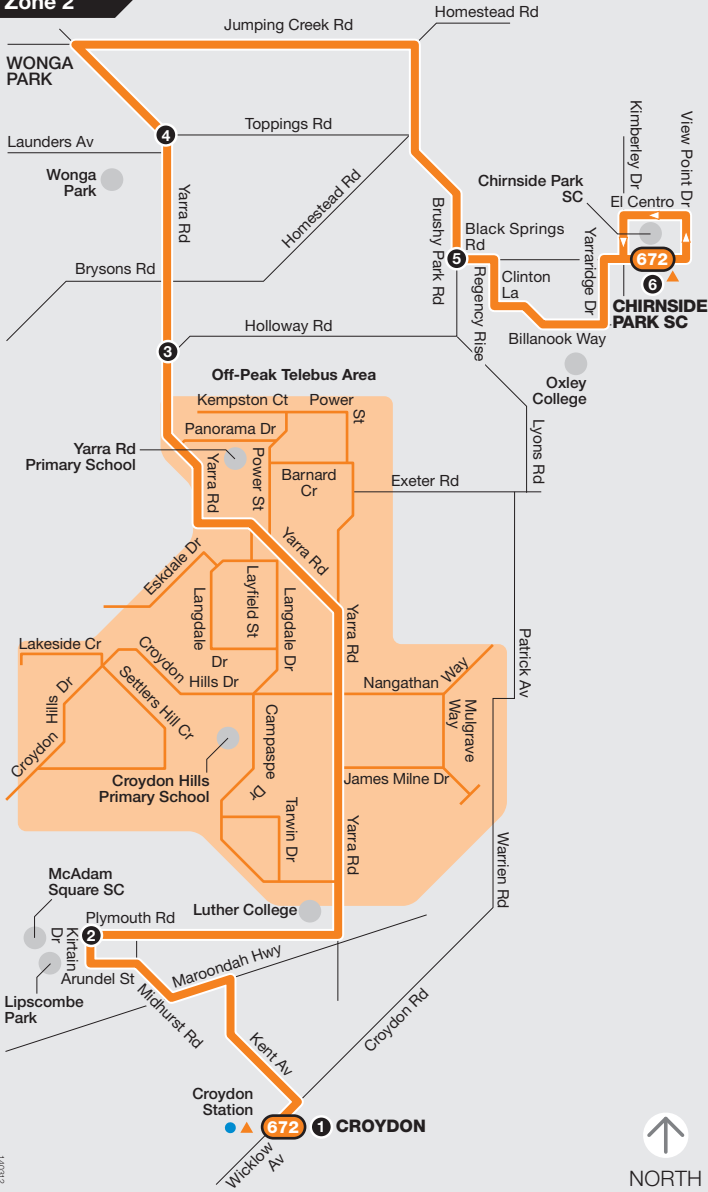

Croydon to Chirnside Park SC

Route 672 via Croydon Hills > Wonga Park

Zone 2

1-40312

Ticketing zone

Zone 2

Connecting train

Connecting bus

Timing point

For more information visit ptv.vic.gov.au or call 1800 800 007 (6am – midnight daily)

MAP NOT TO SCALE